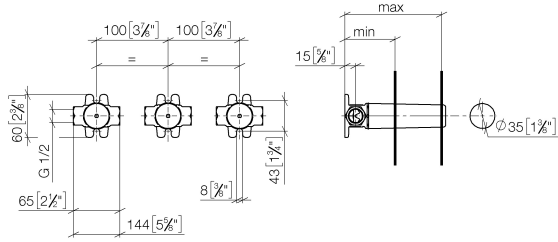

## Concealed wall-mounted mixer variable positioning -

---

35 712 970 90

- red brass, lead-free
- 1/2" connection
- 3x sealing plug 1/2"
- 3x dust cover
- WRAS 1702022

## Recommended miscellaneous

---

**Leak protection 1/2" -**

12 010 970 90

**Concealed wall-mounted mixer variable positioning -**

35 712 970 90

mm [inches]

	min	max
Madison	55 [2 1/8"]	115 [4 1/2"]
Square	55 [2 1/8"]	110 [4 3/8"]
Circle	55 [2 1/8"]	130 [5 1/8"]
Vaia	60 [2 3/8"]	132 [5 1/4"]
Domicil	60 [2 1/2"]	100 [3 7/8"]
Deque	70 [2 3/4"]	135 [5 3/8"]
Gentle	70 [2 3/4"]	135 [5 3/8"]
La Fleur	70 [2 3/4"]	135 [5 3/8"]
Selv	70 [2 3/4"]	135 [5 3/8"]
Supernova	70 [2 3/4"]	135 [5 3/8"]
Symetrics	70 [2 3/4"]	135 [5 3/8"]
Tara	70 [2 3/4"]	135 [5 3/8"]
CL_2	85 [3 3/8"]	108 [4 3/8"]
MEM	93 [3 5/8"]	138 [5 3/8"]
CL_1	93 [3 5/8"]	138 [5 3/8"]
La Fleur Cl.	102 [4"]	144 [5 5/8"]

**Concealed wall-mounted mixer variable positioning -**

35 712 970 90

**Spare parts list**

No.	Item Number	Name	Quantity used	Delivery time
1	04 31 20 037 00 90	plug	1	2
2	09 21 02 102 90	cap	3	2
3	04 31 20 006 00 90	plug	2	2