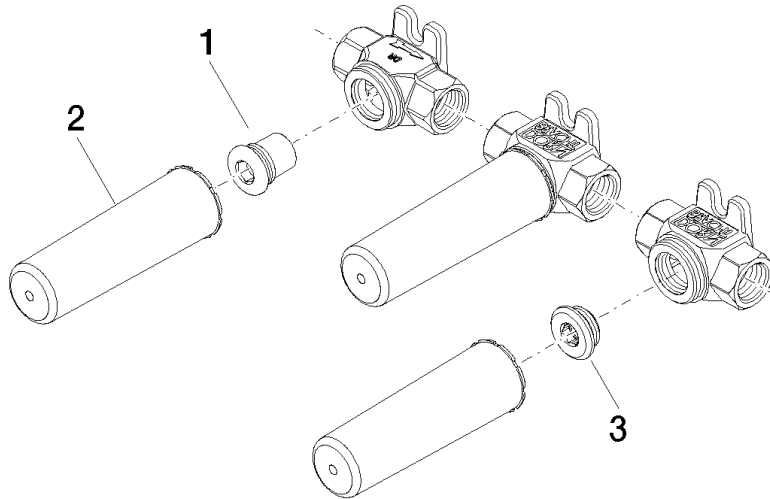

## Concealed wall-mounted mixer variable positioning -

---

35 712 970 90

- red brass, lead-free
- 1/2" connection
- 3x sealing plug 1/2"
- 3x dust cover
- WRAS 1702022

## Recommended miscellaneous

---

**Leak protection 1/2" -**

12 010 970 90

**Concealed wall-mounted mixer variable positioning -**

35 712 970 90

mm [inches]

	min	max
Madison	55 [2 1/8"]	115 [4 1/2"]
Square	55 [2 1/8"]	110 [4 3/8"]
Circle	55 [2 1/8"]	130 [5 1/8"]
Vaia	60 [2 3/8"]	132 [5 1/4"]
Domicil	60 [2 1/2"]	100 [3 7/8"]
Deque	70 [2 3/4"]	135 [5 3/8"]
Gentle	70 [2 3/4"]	135 [5 3/8"]
La Fleur	70 [2 3/4"]	135 [5 3/8"]
Selv	70 [2 3/4"]	135 [5 3/8"]
Supernova	70 [2 3/4"]	135 [5 3/8"]
Symetrics	70 [2 3/4"]	135 [5 3/8"]
Tara	70 [2 3/4"]	135 [5 3/8"]
CL_2	85 [3 3/8"]	108 [4 3/8"]
MEM	93 [3 5/8"]	138 [5 3/8"]
CL_1	93 [3 5/8"]	138 [5 3/8"]
La Fleur Cl.	102 [4"]	144 [5 5/8"]

**Concealed wall-mounted mixer variable positioning -**

35 712 970 90

**Spare parts list**

No.	Item Number	Name	Quantity used	Delivery time
1	04 31 20 037 00 90	plug	1	2
2	09 21 02 102 90	cap	3	2
3	04 31 20 006 00 90	plug	2	2